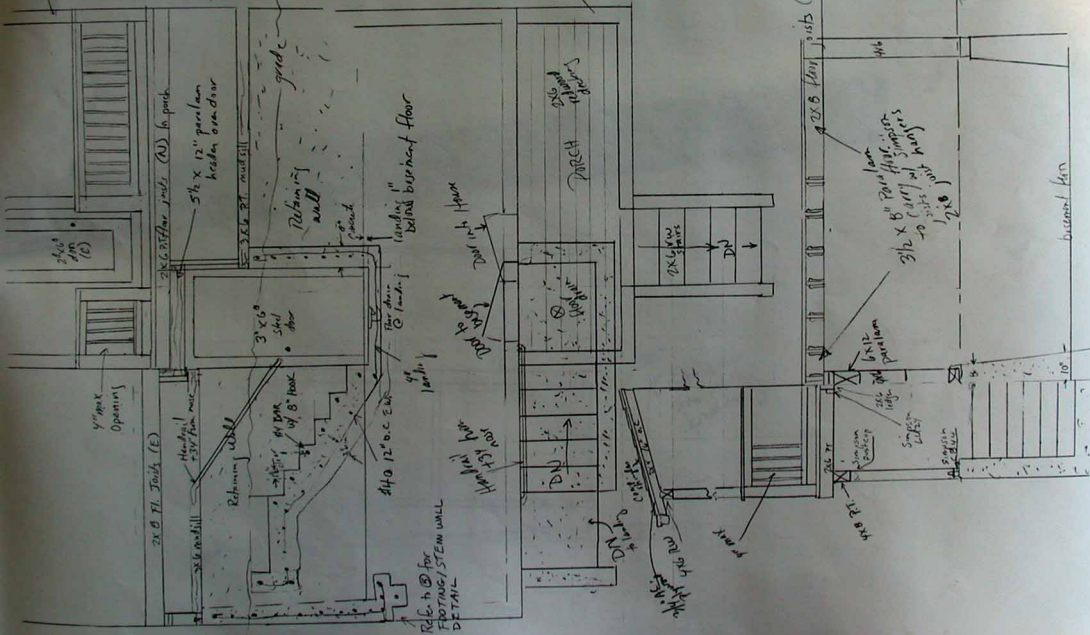

MILLER/ICEY WORTH RESIDENCE
4314 Montgomery St., Oakland, CA
510-435-5913

Scale: 1/2" = 1' 0"
Stair and Porch
Elevation

Scale: 1/2" = 1' 0"
Stair and Porch
Plan view

Scale: 1/2" = 1' 0"
Stair and Porch Detail

Handwritten notes: "Handwritten notes" and "Handwritten notes" with arrows pointing to architectural details.

TOP OF WEST RETAINING WALL