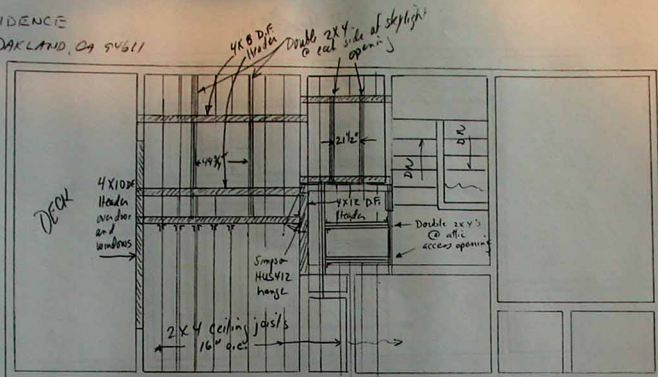

PAGE 11

HILLER/KEYWORTH RESIDENCE

4319 Montgomery St., OAKLAND, CA 94611

510-435-5913

NEW CEILING  
FRAMING  
DETAILS  
Scale: 1/4" = 1' 0"